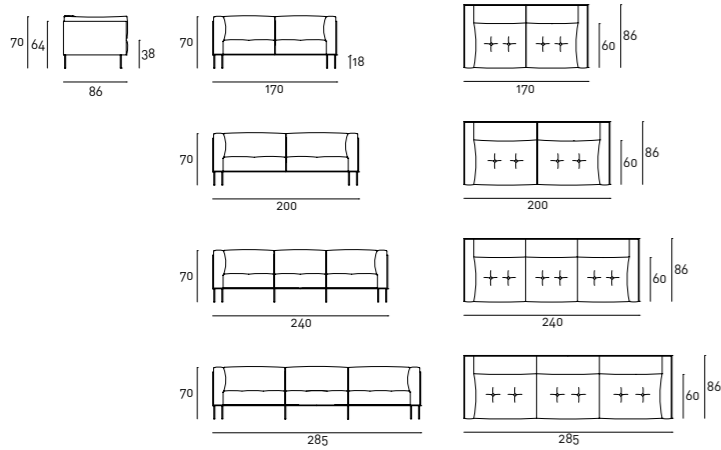

Feet

Buttons

Notes

Rod and Rod XL have undergone and passed the tests of static load, stress resistance and resistance to fall (regulation EN.1728/00), with issue of relative certificate by CATAS®.

Standard feet in tubular Stainless Steel Ø1,5cm; on request available in Ø2,2cm.

Standard feet in tubular Stainless Steel Ø1,5 cm.

On request, standard feet in tubular Stainless Steel Ø2,2 cm.

Buttons available in two variants and, as standard, matching the color of the chosen cover. On request, to be specified when ordering, available also contrasting buttons.

Technical Drawings

Armchair

Sofa

Rod XL
Sofa

Bench

Loose Cushion