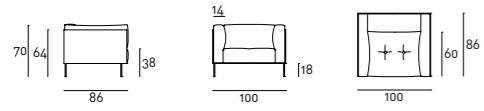

Technical Drawings

Armchair