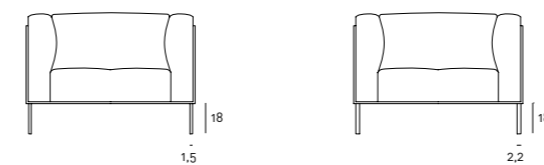

Armrest cushions in polyurethane foam covered with prewashed and sterilized goose down stitched into separate compartments with a poplar plywood supporting panel fixed to the frame by plug-in hinges. Feet in AISI 304 Stainless Steel with polished or matt satin-finish or in steel with burnished, gunmetal grey or matt-black color painted steel, screwed to the base with a bushing and with adjustable black plastic tips. Fabric or leather upholstery, both fully removable by zippers and Velcro fastenings. Seat depth 60 - 80 cm.

Feet

Buttons

Notes

Rod and Rod XL have undergone and passed the tests of static load, stress resistance and resistance to fall (regulation EN.1728/00), with issue of relative certificate by CATAS®.

Standard feet in tubular Stainless Steel Ø1,5cm; on request available in Ø2,2cm.

Standard feet in tubular Stainless Steel Ø1,5 cm.

On request, standard feet in tubular Stainless Steel Ø2,2 cm.

Buttons available in two variants and, as standard, matching the color of the chosen cover. On request, to be specified when ordering, available also contrasting buttons.